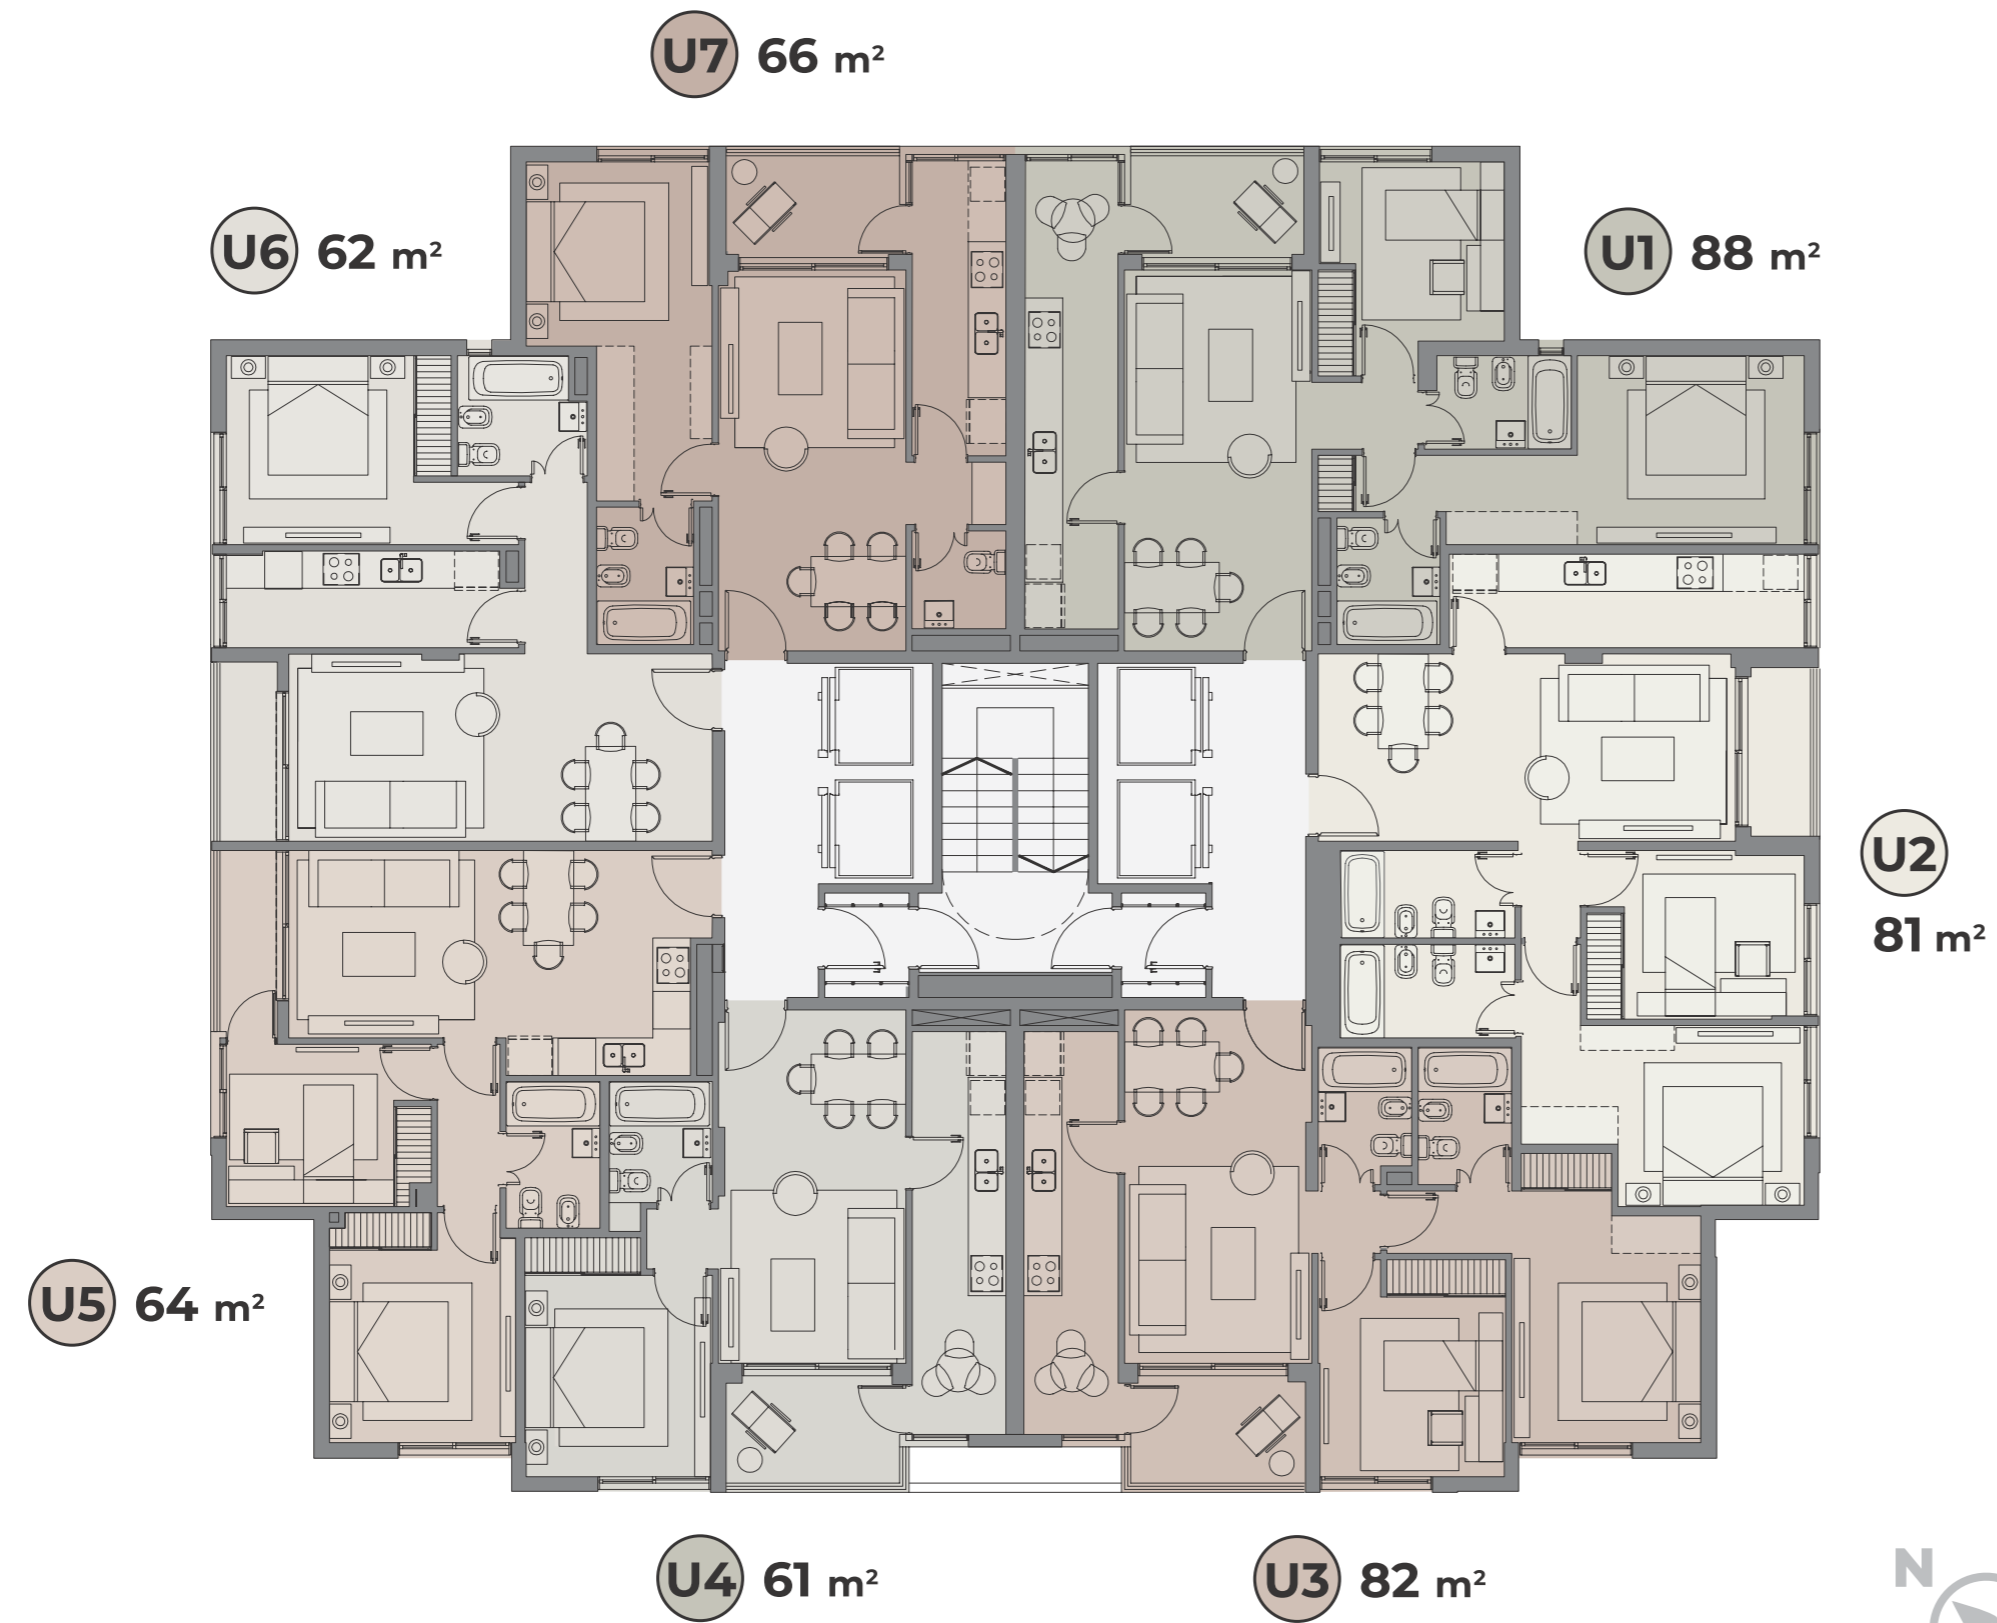

CALLELAVALLE

CALLEAGÜERO

CALLEGUARDIAVIEJA

TORRE AGÜERO

PISO 7